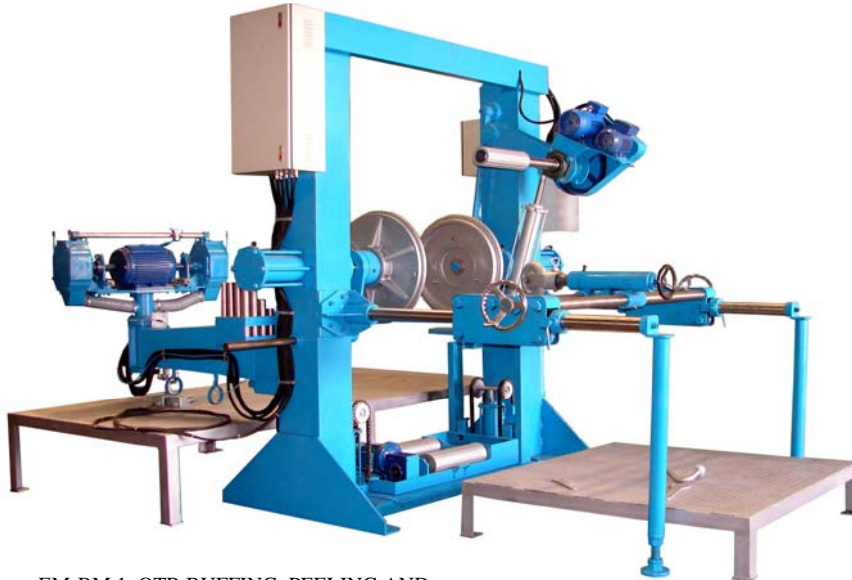

OTR MOULD CURE TYRE RETREADING

Specialized in OTR plant set-up & technical know-how transfer

EM-BM 1 OTR BUFFING, PEELING AND BUILDING MACHINE

LK-EMS OTR SIDEWALL STITCHING ROTATING TABLE

LK-EMT OTR TYRE SPINNER

MOULD-CURE OTR LOADER

Model:
 EM-2 : 1200 x 24 to 23.5 x 25
 EM-1 : 20.5 X 25 to 1800 x 33
 EM-1X : 23.5 x 25 to 29.5 x 29

OTR ALUMINIUM MATRIX

OTR CURING RIM

RETREADED TYRE
1800 X 25

RANGE OF MOULD SIZES FOR OTR RETREADED TYRE

Tractor Tyre	Earthmover tyre
1200 x 24	1300 x 24
12.4/11 X24	1400 x 24
14.9/13 X 24	1600 x 24
16.9 x 24	1400 x 25
17.5 x 24	15.5 x 25
18.4 x 24	17.5 x 25
19.5 x 24	20.5 x 25
12.4/11 X 28	1600 x 25
14.9/13 X 28	1800 x 25
16.9/14 X 28	23.5 x 25
16.9/14 X 30	26.5 x 25
18.4/15 x 30	1800 x 33
16.9/14 x 34	29.5 x 25
	29.5 x 29