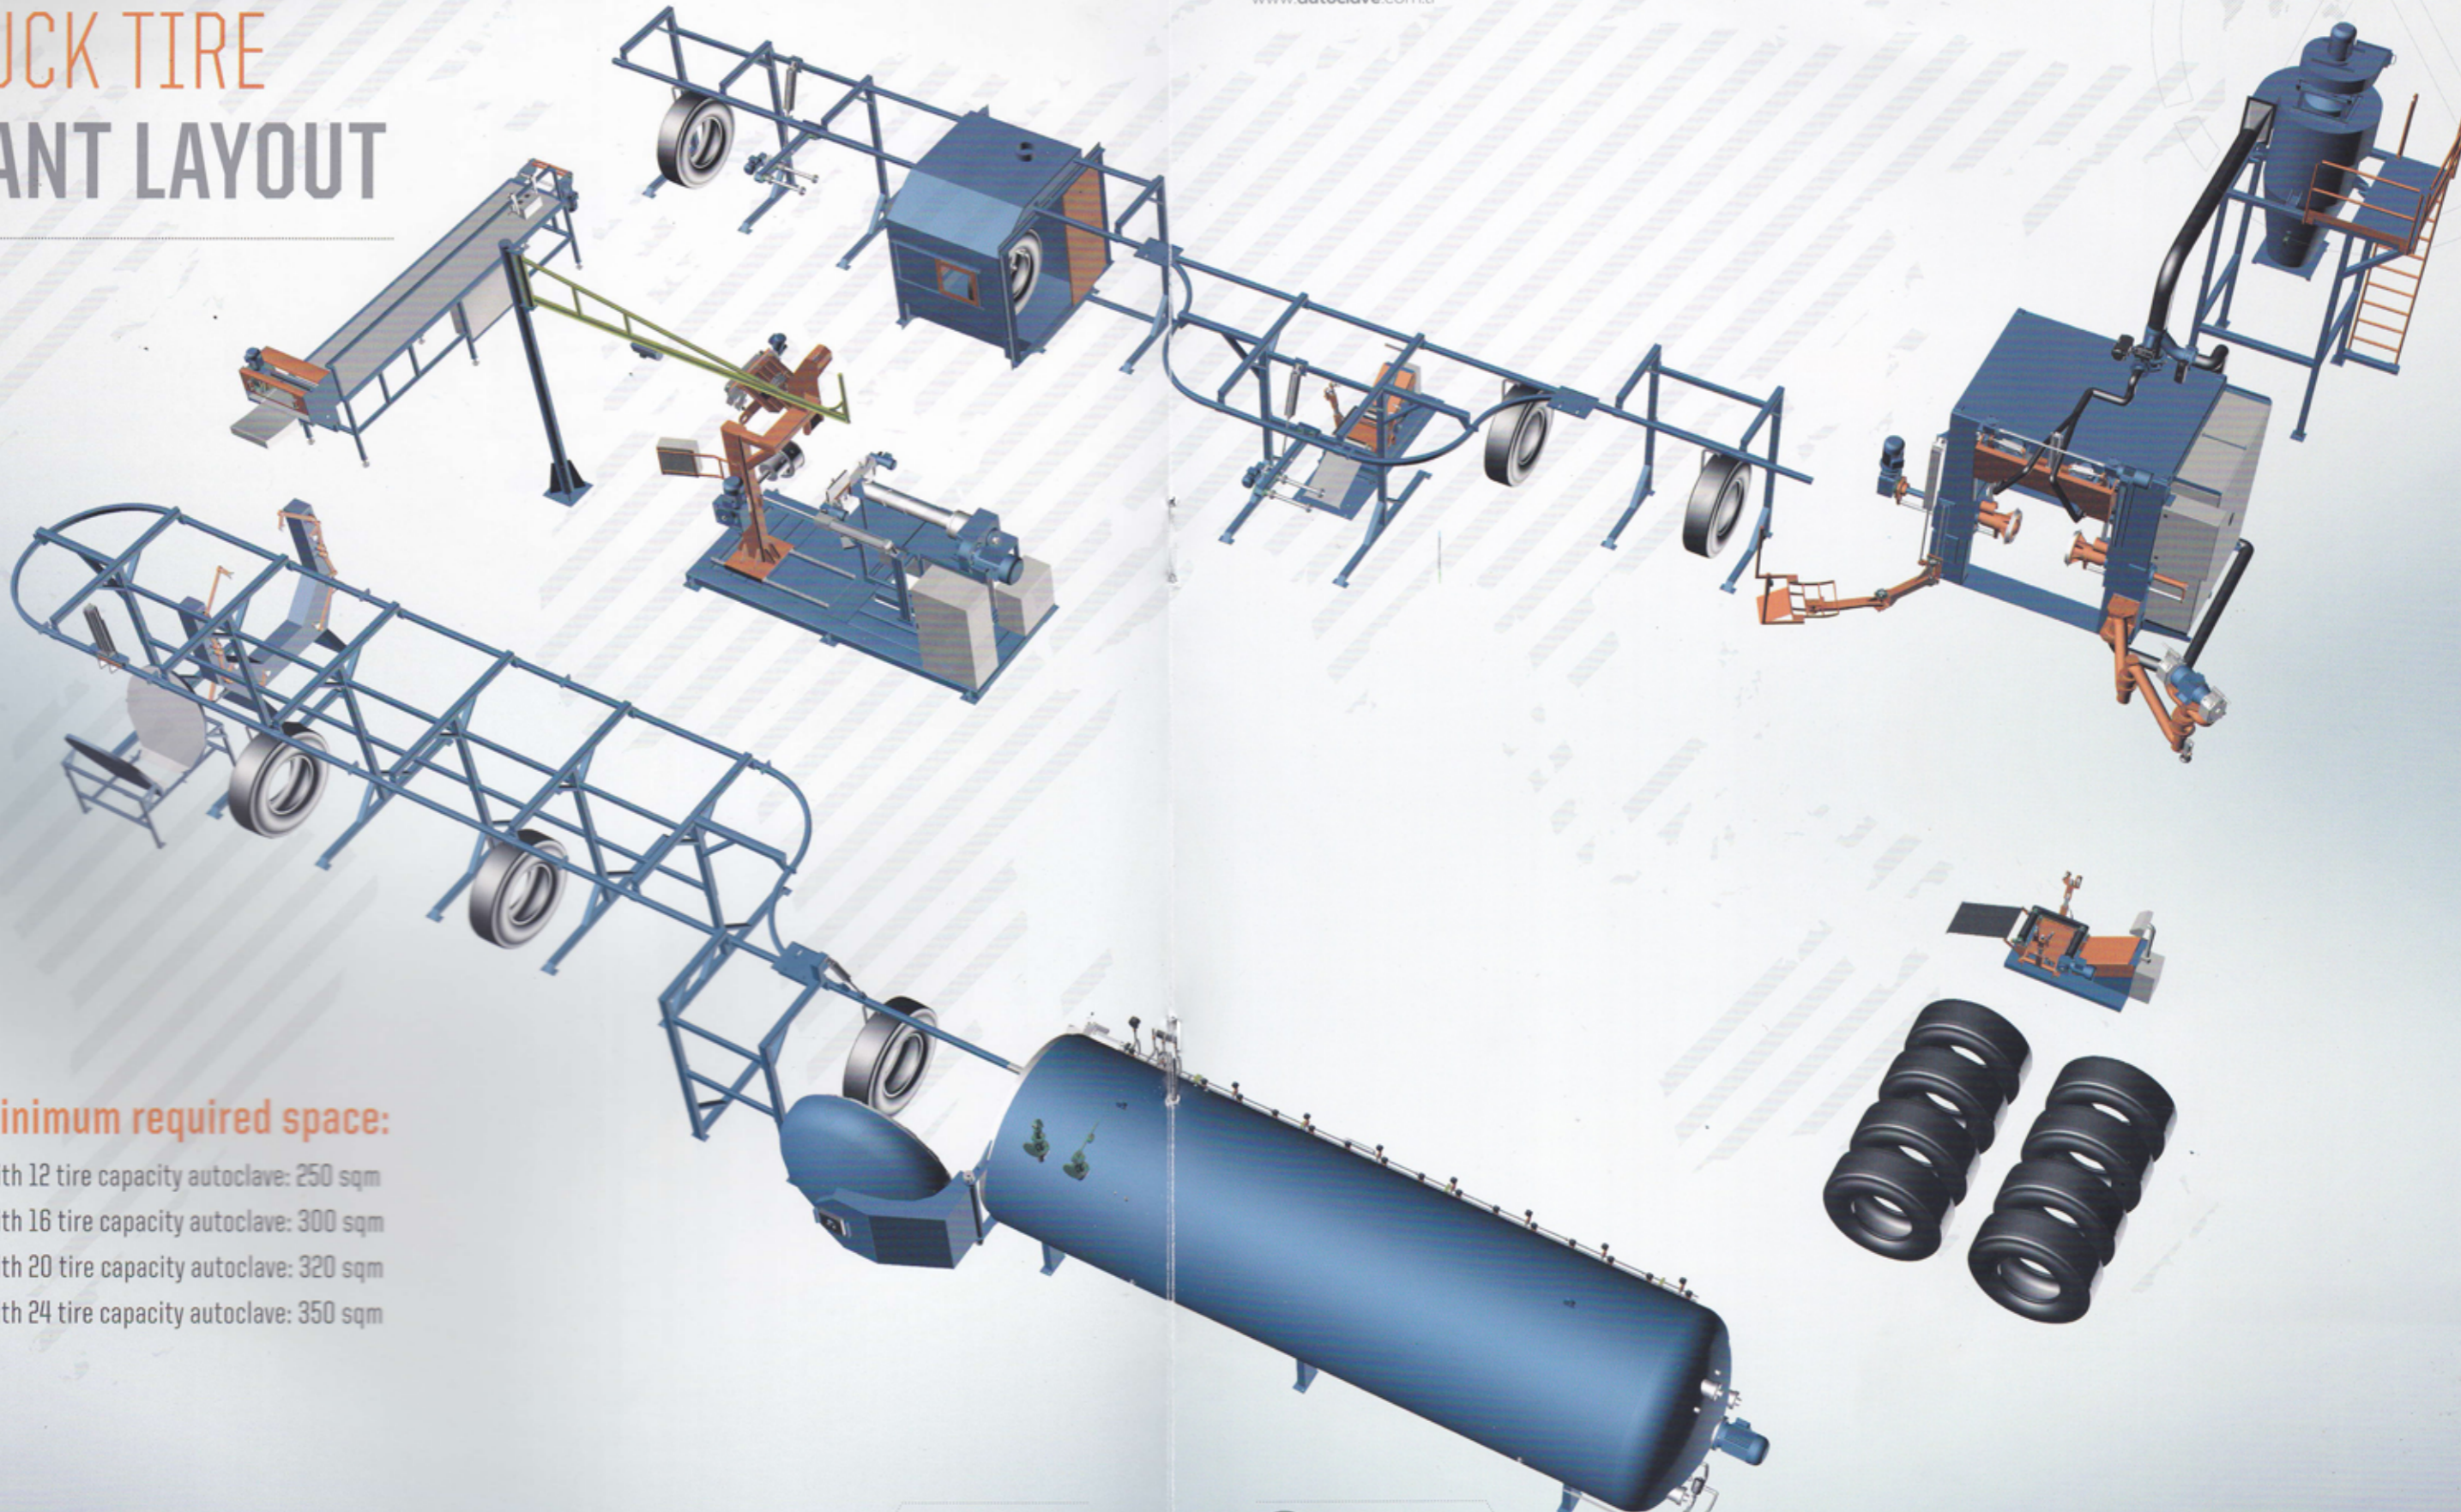

TRUCK TIRE PLANT LAYOUT

www.akarmak.com.tr
www.autoclave.com.tr

LARGE PROJECTS
REQUIRE STRONG TEAMS

The minimum required space:

- Plant with 12 tire capacity autoclave: 250 sqm
- Plant with 16 tire capacity autoclave: 300 sqm
- Plant with 20 tire capacity autoclave: 320 sqm
- Plant with 24 tire capacity autoclave: 350 sqm