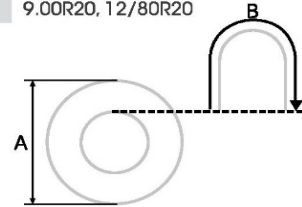

DEI-EC

CODE	SPECS AXBXC (MM)	TIRES SUGGESTED
DEI-EC1200x560	1200x560x870 47x22x34,5	365/80R22.5, 385/65R22.5, 385/75R22.5, 305/85R22.5 11.00R24, 11R24.5, 12R24.5
DEI-EC1160x480	1160x480x860 45,5x19x34	275/80R24.5, 305/70R24.5, 315/75R22.5, 365/65R22.5, 425/55R19.5, 445/50R22.5, 315/80R22.5 12.00R20, 13.00R20, 13/80R20, 14/80R20, 12.00R22, 12.5R22.5, 13R22.5, 15R22.5
DEI-EC1100x480	1100x480x860 43,5x19x34	275/70R24.5, 295/80R22.5, 315/70R22.5, 305/75R22.5, 365/65R22.5 10.00R22, 11.00R20, 11.00R22, 12R22.5
DEI-EC1060x480	1060x480x810 42x19x32	275/80R22.5, 295/75R22.5, 305/70R22.5 11R22.5, 12/80R20
DEI-EC1010x480	1010x480x790 40x19x31	235/80R22.5, 245/75R22.5, 255/70R22.5, 265/70R22.5, 265/75R22.5, 275/70R22.5, 285/70R22.5, 305/60R22.5, 305/70R22.5 9.00R20, 9R22.5, 10.00R20, 10R22.5, 12/70R22.5

INNER ECOLOPE